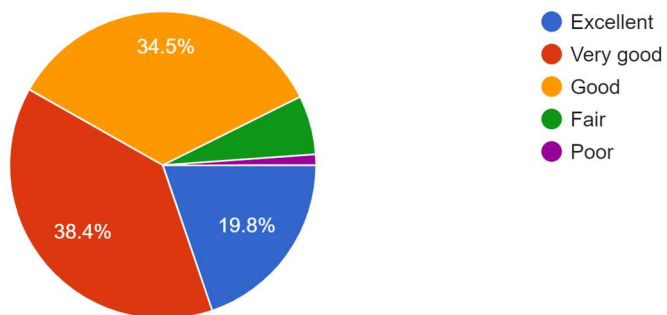

177 responses

Use of ICT in classes by the faculty

177 responses

Efforts made by the faculty in the Examination conduction

177 responses

How do you rate the Functioning of the Internal Evaluation system in the college?