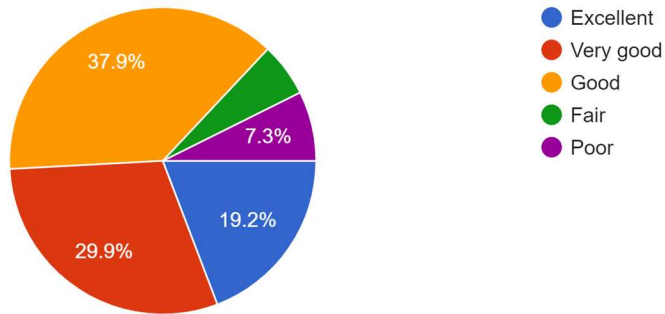

Library facilities of the college

177 responses