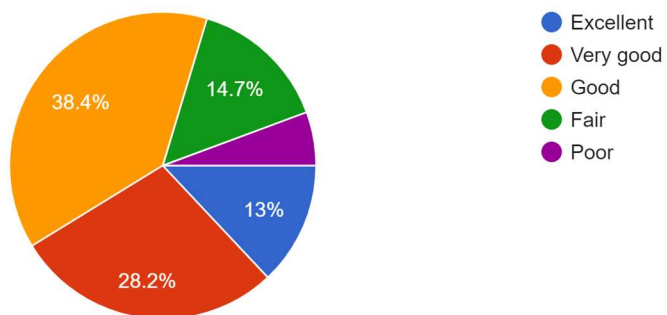

Mentoring and Tutorial system in the campus

177 responses

College maintains anti ragging cell

177 responses

Functioning of the Career Guidance cell of the college

177 responses

Social events organized by the college