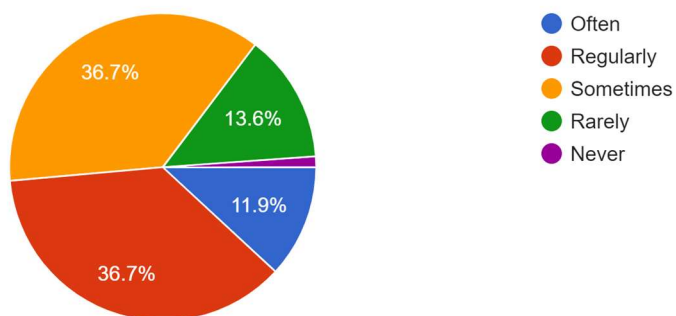

Social events organized by the college

177 responses