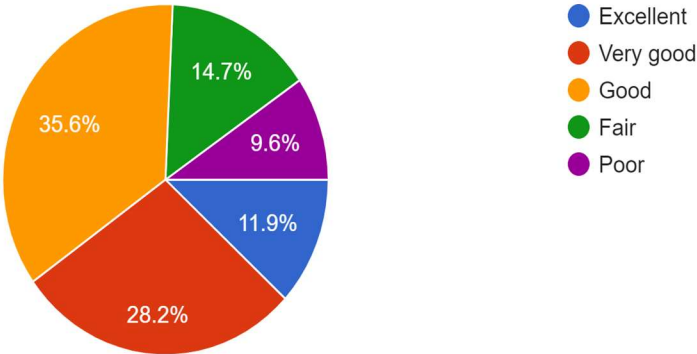

Does the Sports facilities provided by the college meets the students needs

177 responses