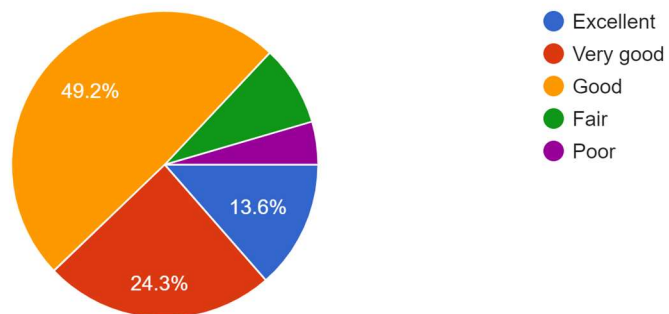

Mentoring and Tutorial system in the campus

177 responses