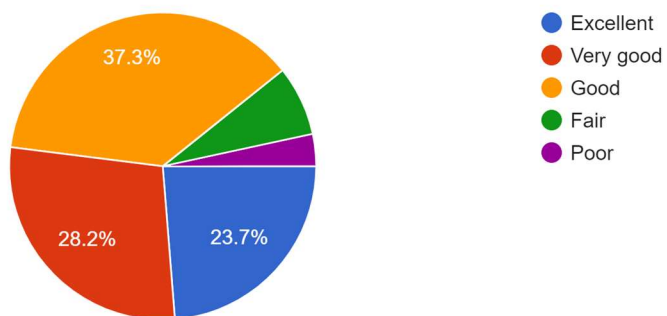

How do you rate the Functioning of the Internal Evaluation system in the college?

177 responses