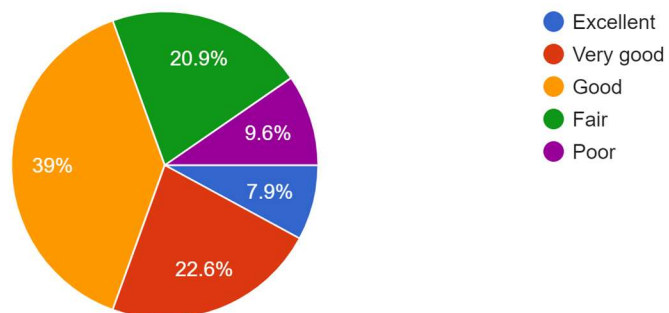

177 responses

Availability of the Lab and research facilities in the campus to meet the needs of the students

177 responses

Functioning of the Students Grievance Redressal cell in the campus

177 responses